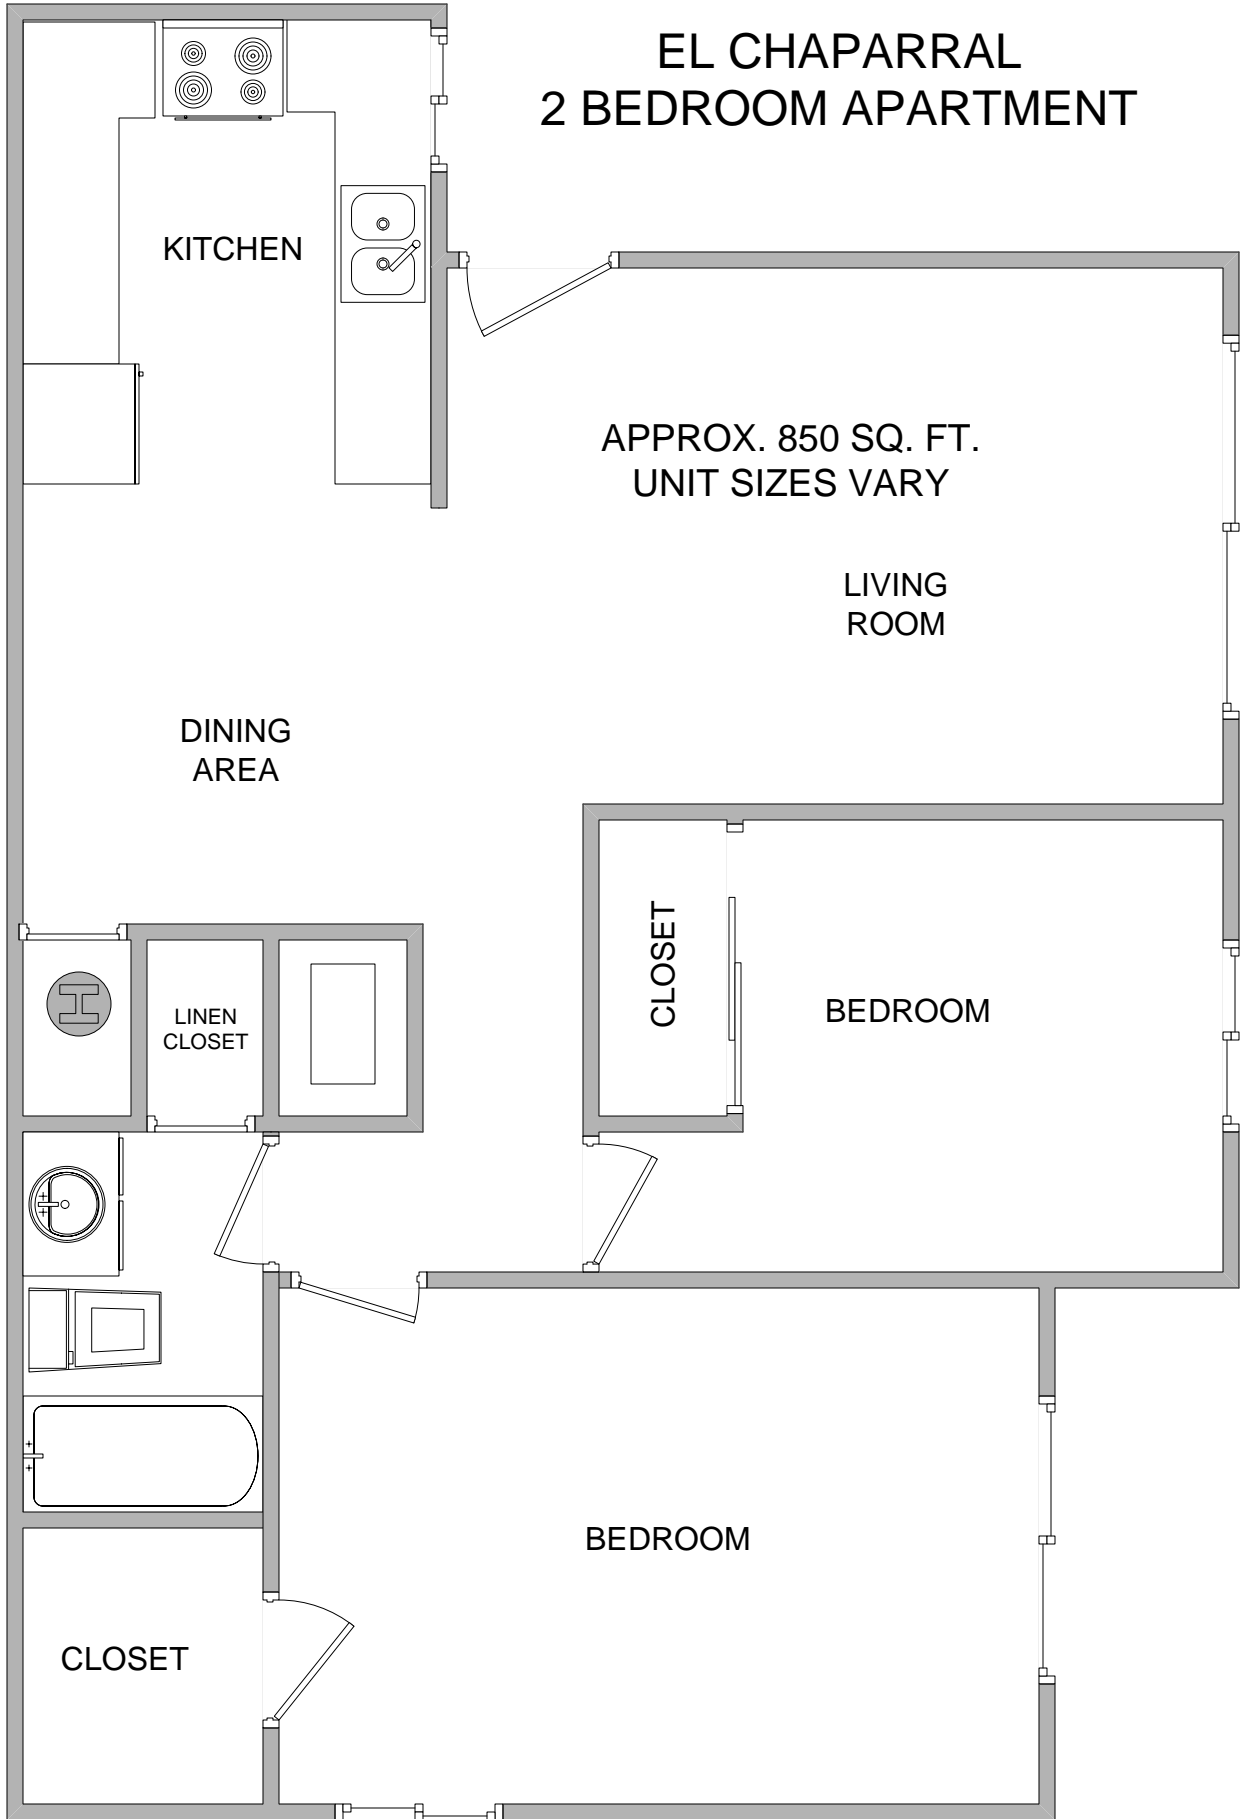

EL CHAPARRAL 2 BEDROOM APARTMENT

KITCHEN

APPROX. 850 SQ. FT.
UNIT SIZES VARY

LIVING
ROOM

DINING
AREA

LINEN
CLOSET

CLOSET

BEDROOM

BEDROOM

CLOSET