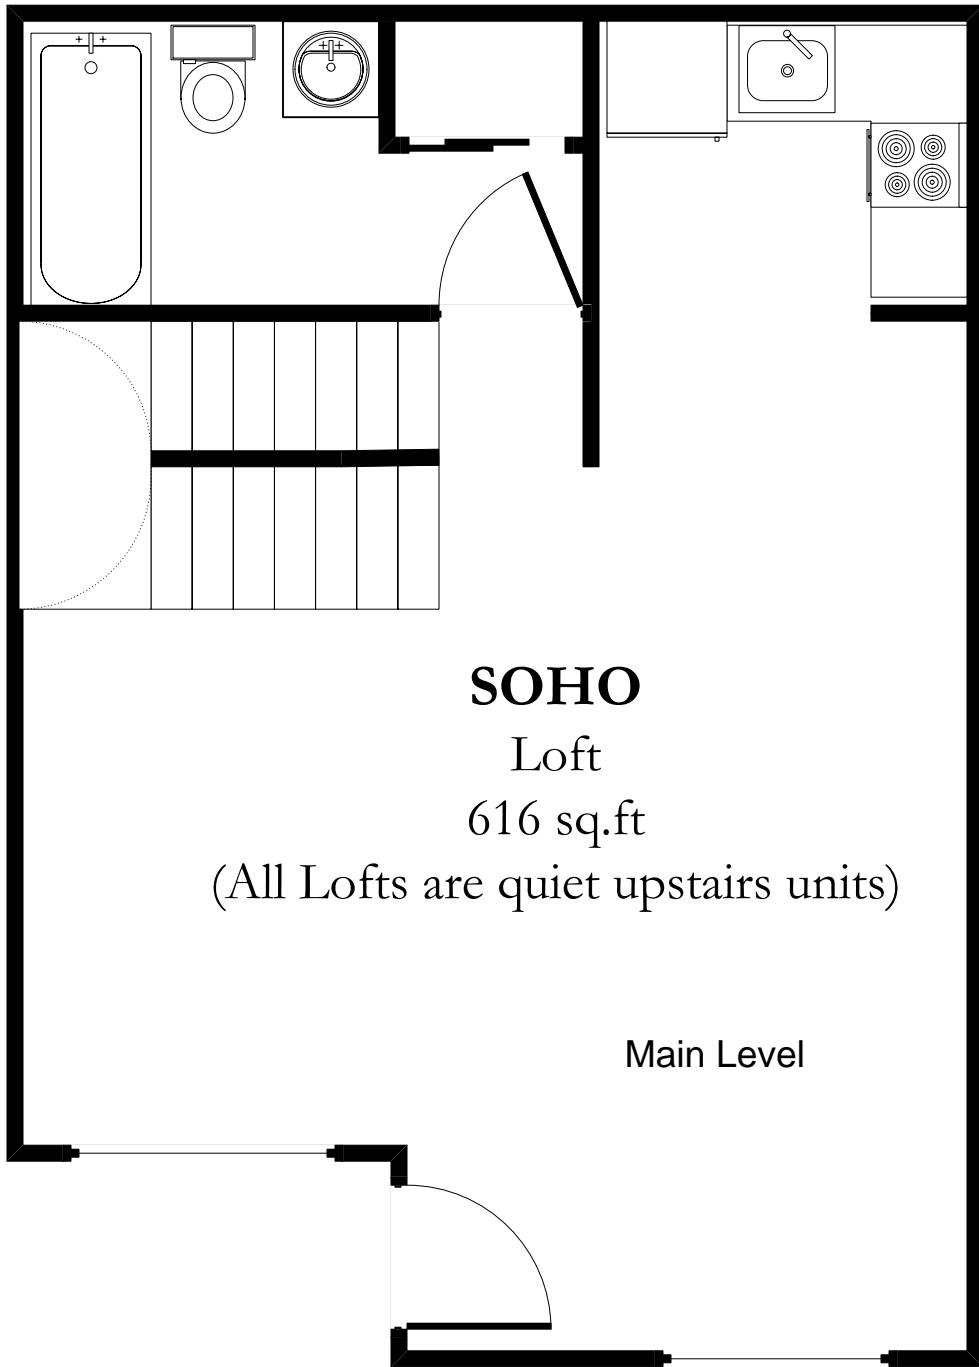

Bathroom

Kitchen

HOLLYWOOD
STUDIO
Approx 450 sq. ft.

Bedroom
Area

Sliding
Room
Divider

Living
Area

SOHO

Loft

616 sq.ft

(All Lofts are quiet upstairs units)

Main Level

Closet

SOHO

Loft (upstairs)

LOFT
BDRM

OPEN TO MAIN LEVEL

Kitchen / Dining Area

BRENTWOOD
1bdrm 1bath
648 sq. ft

BDRM

SIERRA

Two bedroom Two bath
Approx. 760 sq. ft.

Dining Area

Kitchen

Living Area

Closet

Closet

BDRM

BDRM

BDRM

BDRM

MANHATTAN
Two bedroom 1 1/2 bath
745 sq. ft

Living Area