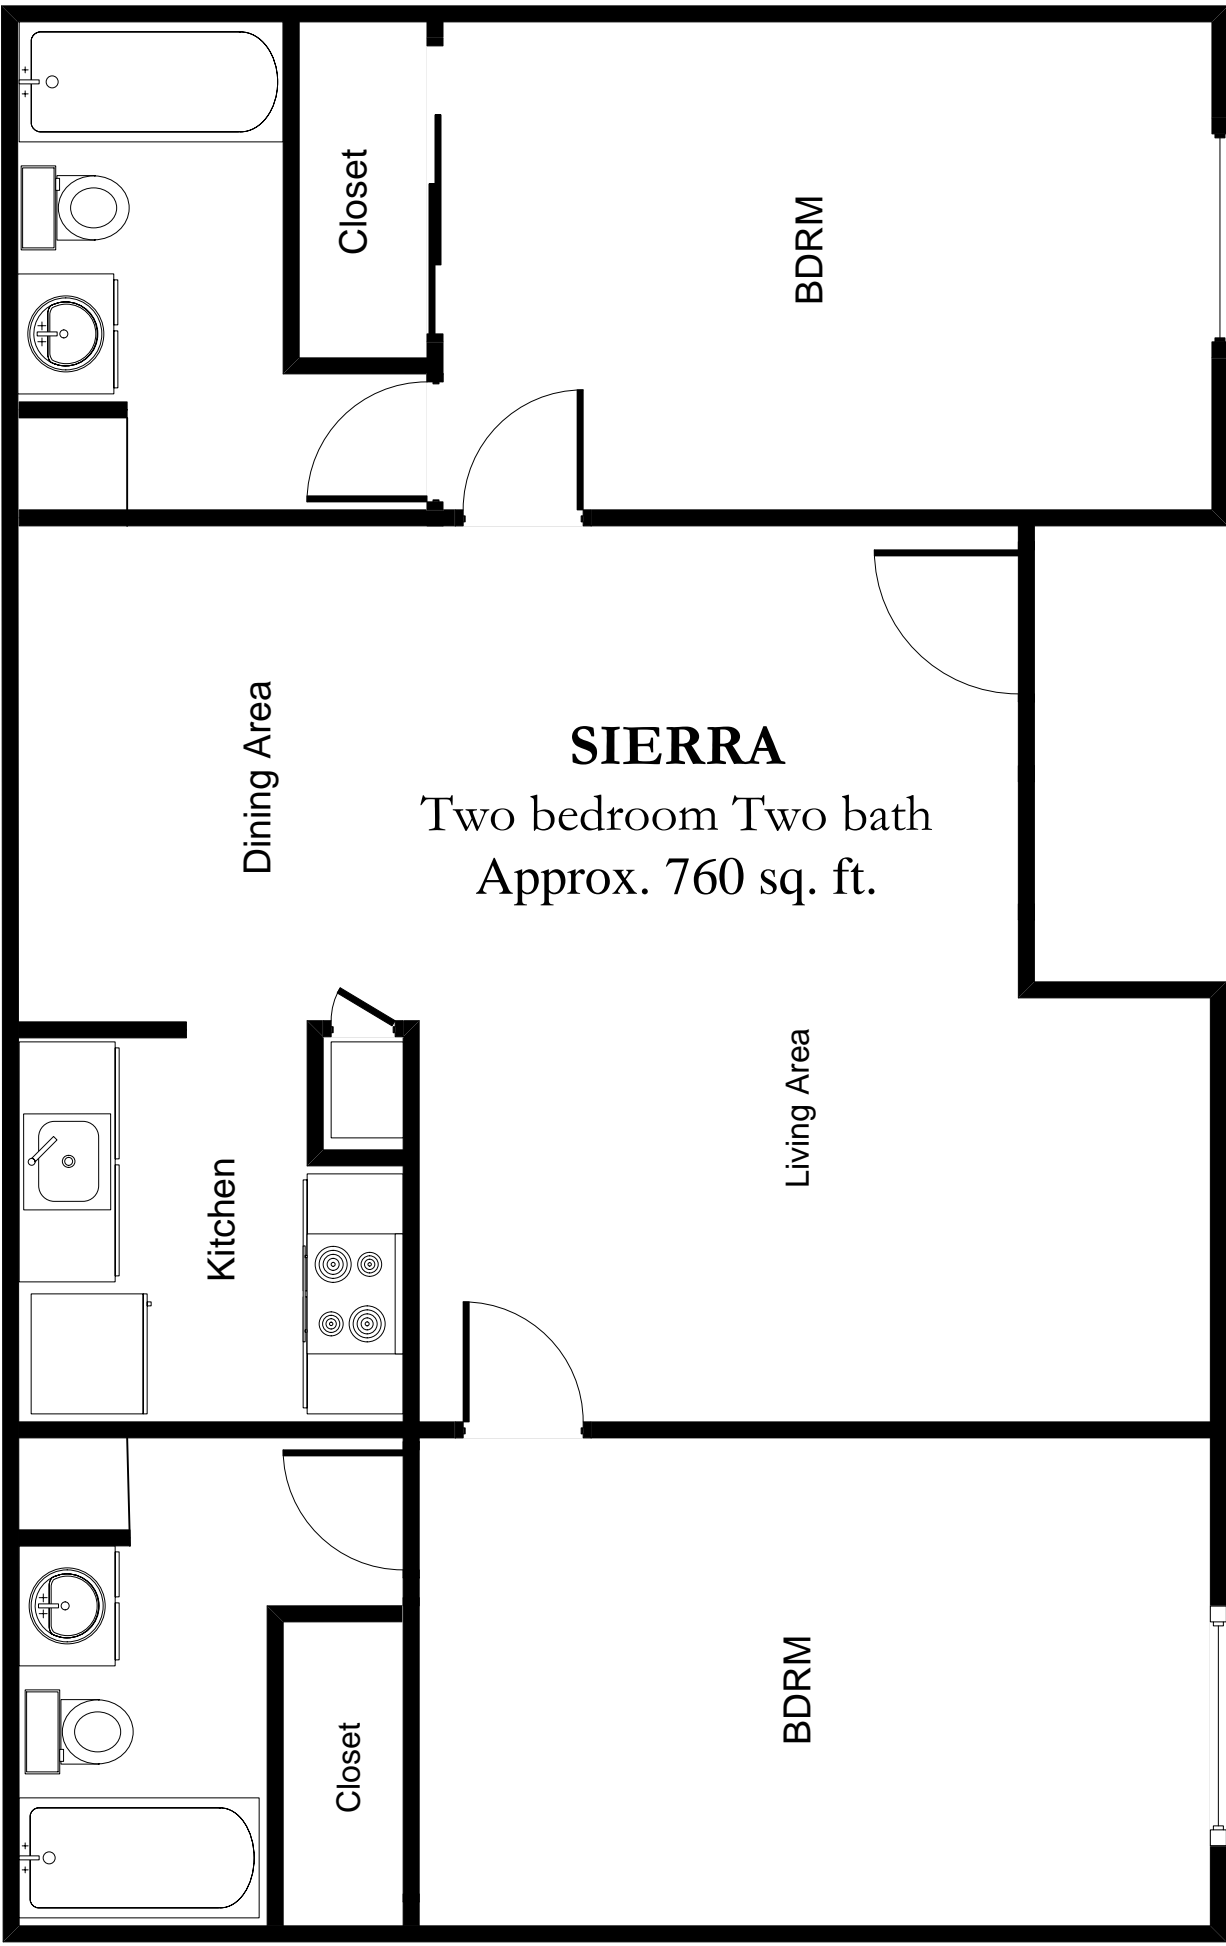

Bathroom

Kitchen

HOLLYWOOD
STUDIO
Approx 450 sq. ft.

Bedroom
Area

Sliding
Room
Divider

Living
Area

SOHO

Loft

616 sq.ft

(All Lofts are quiet upstairs units)

Main Level

Closet

SOHO

Loft (upstairs)

LOFT
BDRM

OPEN TO MAIN LEVEL

Kitchen / Dining Area

BRENTWOOD
1bdrm 1bath
648 sq. ft

BDRM

SIERRA

Two bedroom Two bath
Approx. 760 sq. ft.

Dining Area

Kitchen

Living Area

Closet

Closet

BDRM

BDRM

BDRM

BDRM

MANHATTAN
Two bedroom 1 1/2 bath
745 sq. ft

Living Area