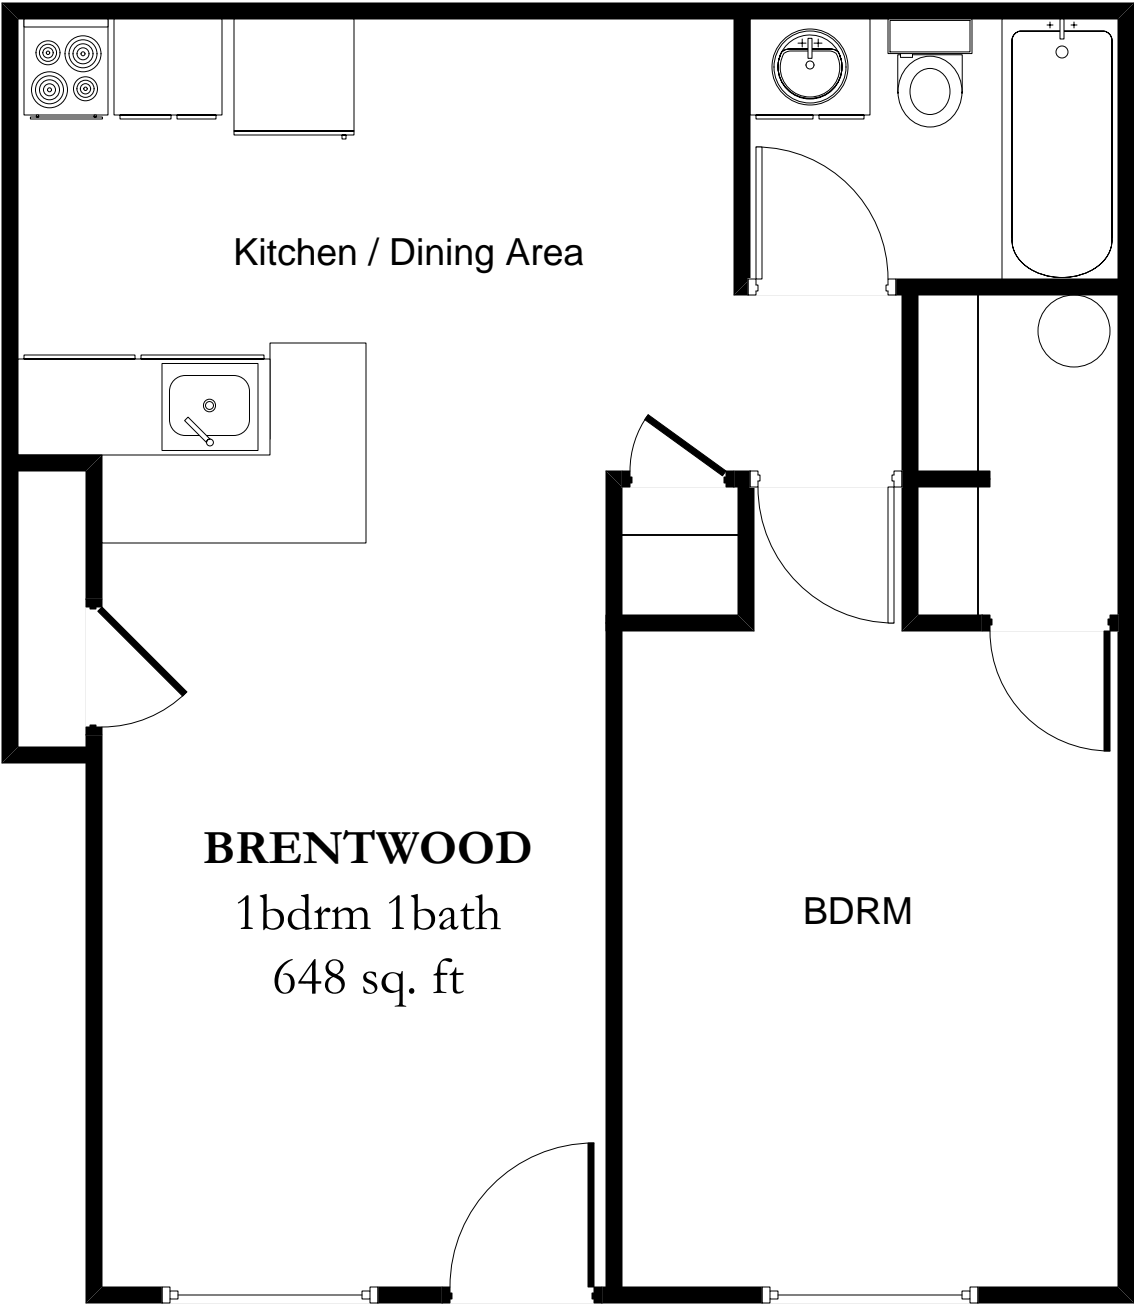

Bathroom

Kitchen

HOLLYWOOD
STUDIO
Approx 450 sq. ft.

Bedroom
Area

Sliding
Room
Divider

Living
Area

SOHO

Loft

616 sq.ft

(All Lofts are quiet upstairs units)

Main Level

Closet

SOHO

Loft (upstairs)

LOFT
BDRM

OPEN TO MAIN LEVEL

Kitchen / Dining Area

BRENTWOOD
1bdrm 1bath
648 sq. ft

BDRM

SIERRA

Two bedroom Two bath
Approx. 760 sq. ft.

Dining Area

Kitchen

Living Area

Kitchen/Dining