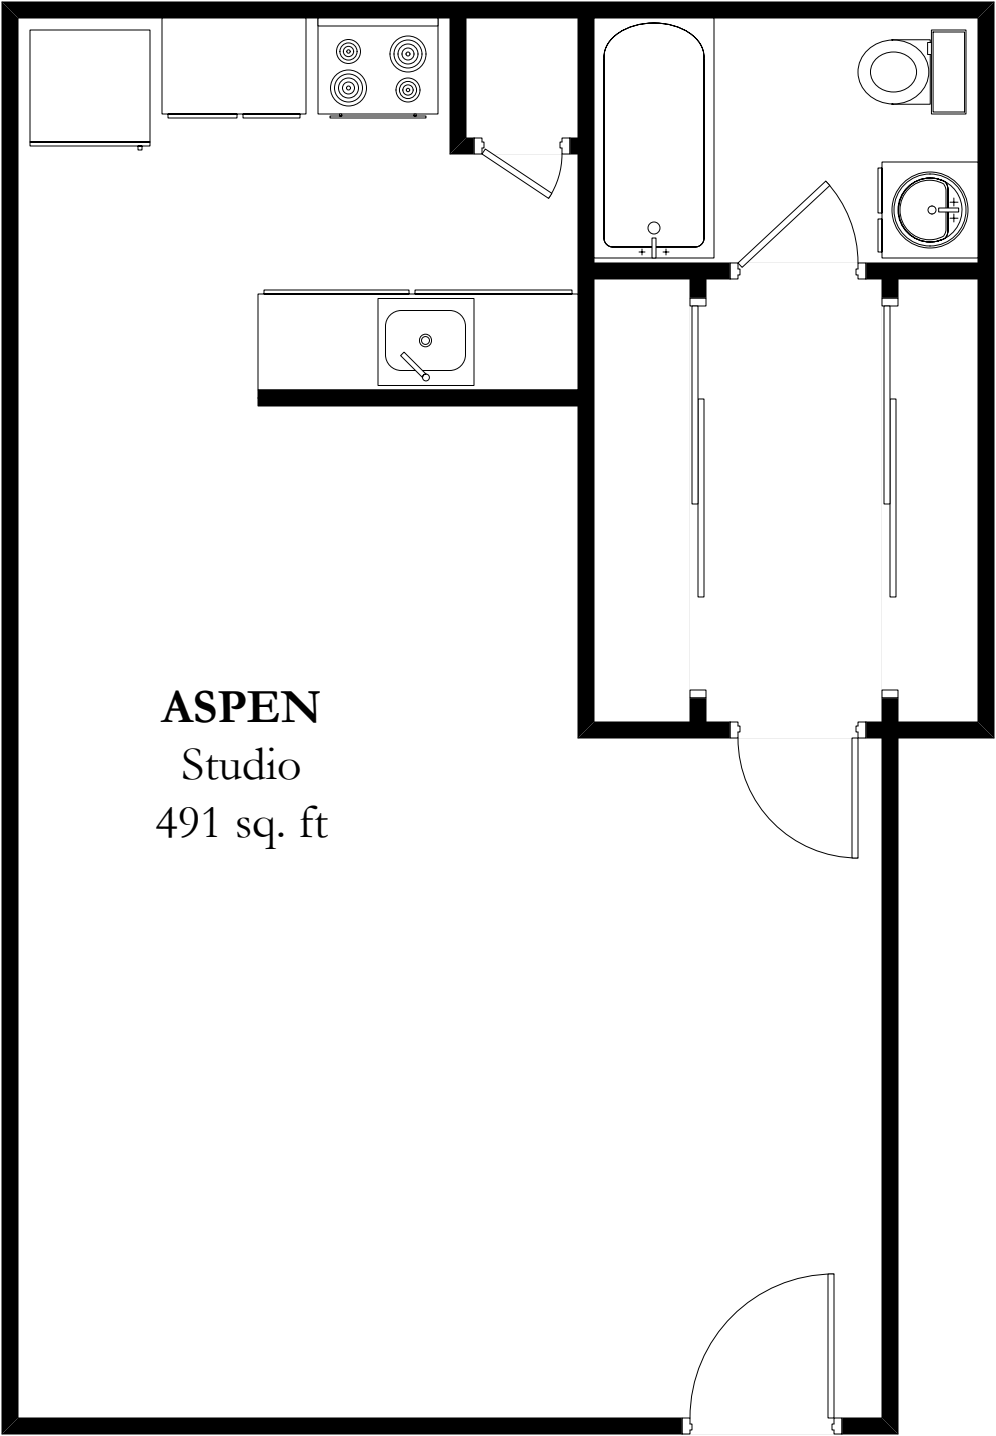

Bathroom

Kitchen

HOLLYWOOD
STUDIO
Approx 450 sq. ft.

Bedroom
Area

Sliding
Room
Divider

Living
Area

SOHO

Loft

616 sq.ft

(All Lofts are quiet upstairs units)

Main Level

Closet

SOHO

Loft (upstairs)

LOFT
BDRM

OPEN TO MAIN LEVEL

Kitchen / Dining Area

BRENTWOOD
1bdrm 1bath
648 sq. ft

BDRM

SIERRA

Two bedroom Two bath
Approx. 760 sq. ft.

Dining Area

Kitchen

Living Area

Closet

Closet

BDRM

BDRM

BDRM

BDRM

MANHATTAN
Two bedroom 1 1/2 bath
745 sq. ft

Living Area