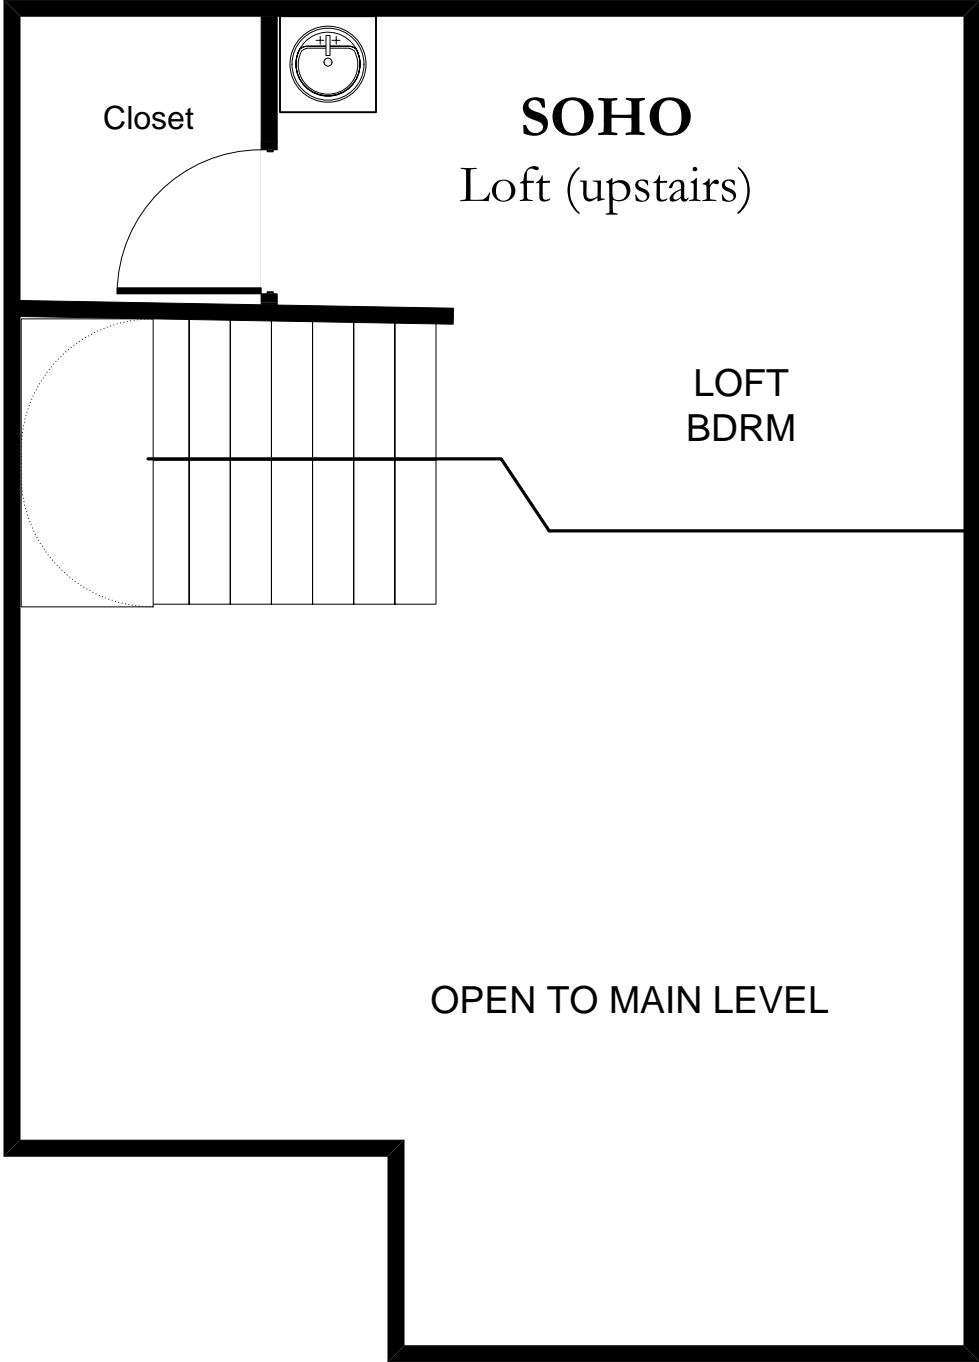

Bathroom

Kitchen

HOLLYWOOD
STUDIO
Approx 450 sq. ft.

Bedroom
Area

Sliding
Room
Divider

Living
Area

SOHO

Loft

616 sq.ft

(All Lofts are quiet upstairs units)

Main Level

Closet

SOHO

Loft (upstairs)

LOFT
BDRM

OPEN TO MAIN LEVEL

Kitchen / Dining Area

BRENTWOOD
1bdrm 1bath
648 sq. ft

BDRM

SIERRA

Two bedroom Two bath
Approx. 760 sq. ft.

Dining Area

Kitchen

Living Area