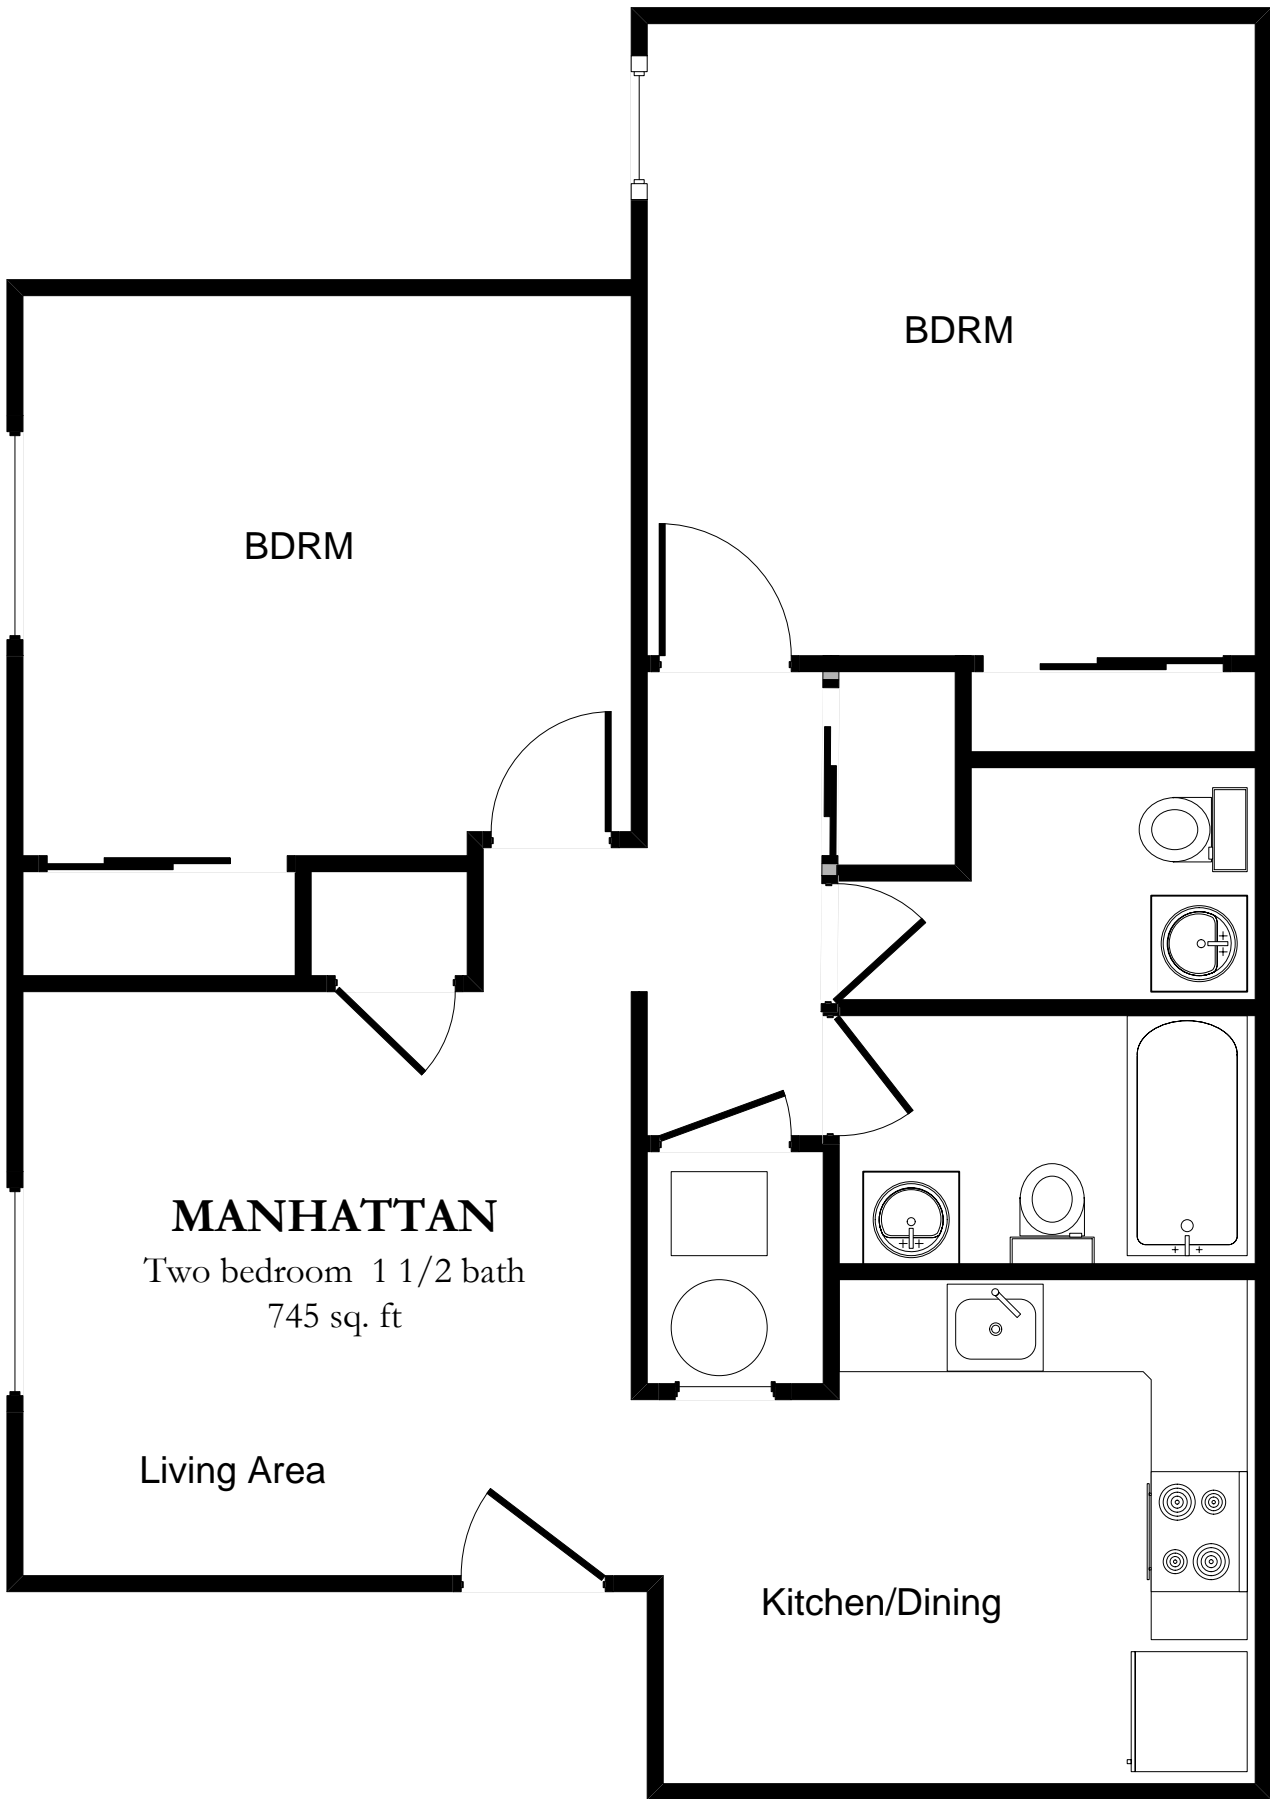

BDRM

BDRM

MANHATTAN
Two bedroom 1 1/2 bath
745 sq. ft

Living Area

Kitchen/Dining