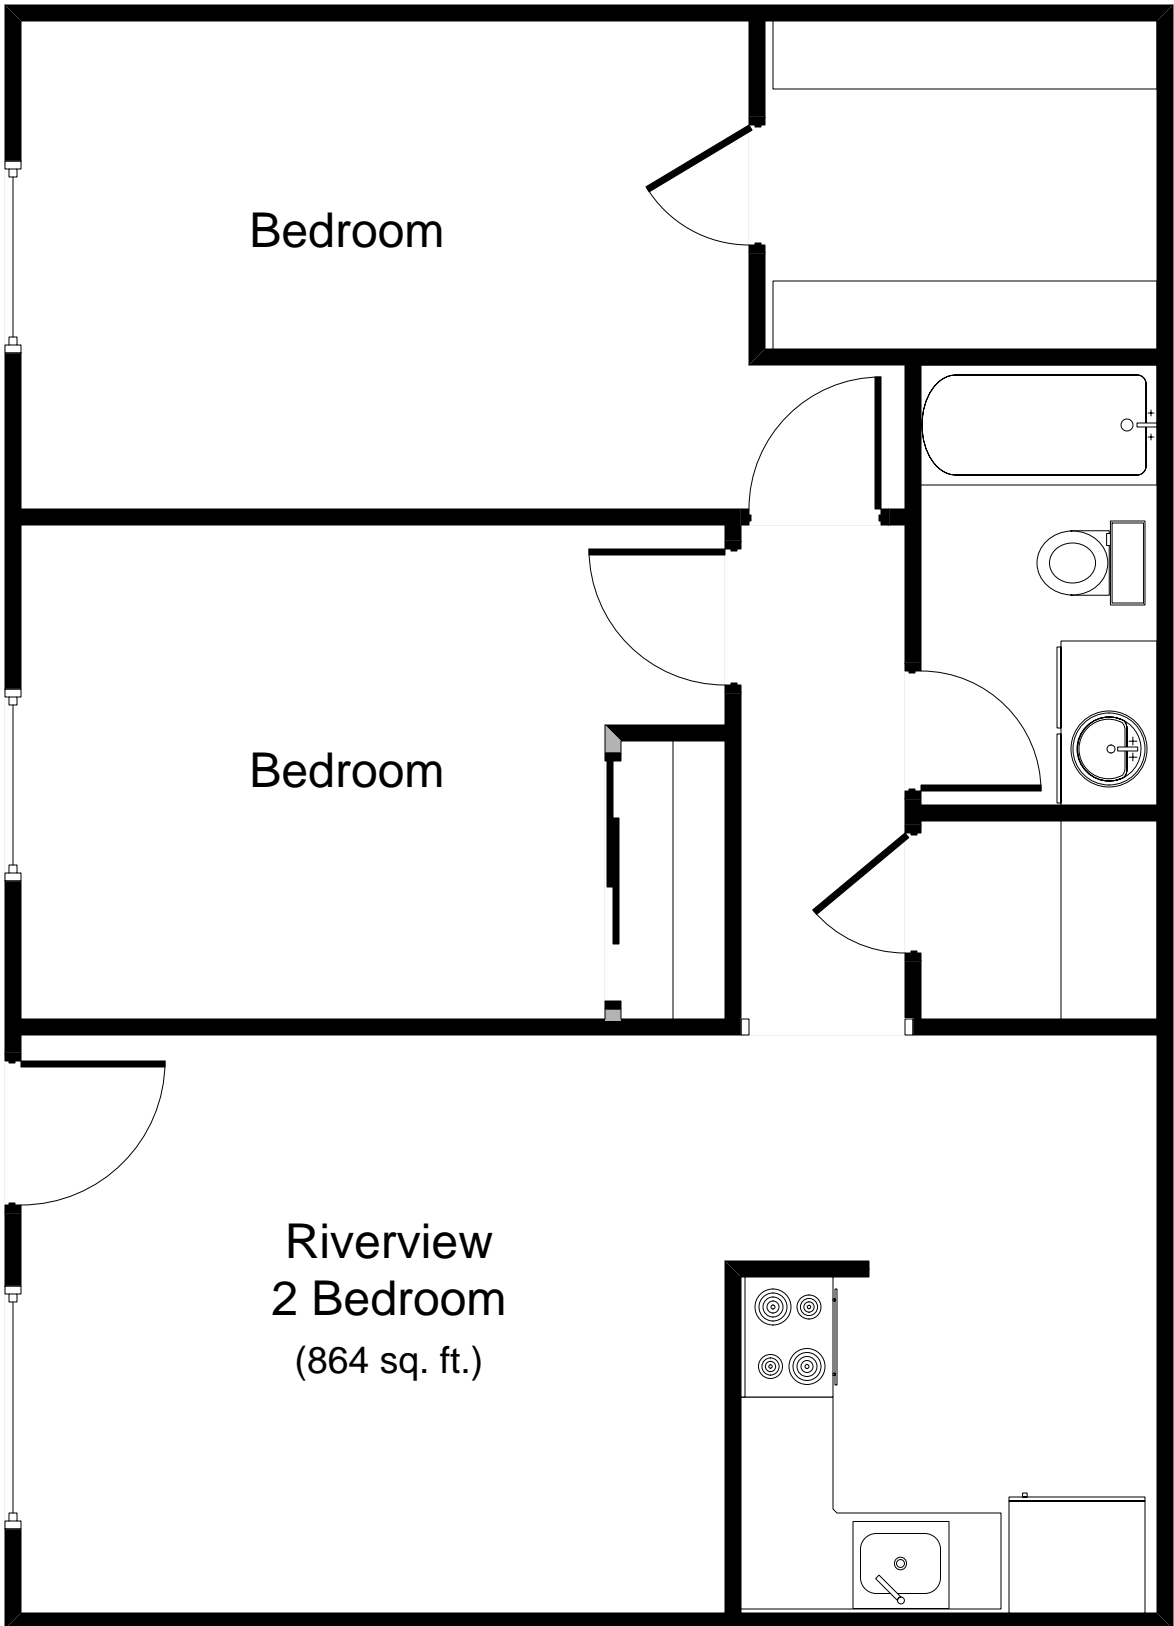

Bedroom

Riverview
1 Bedroom
(550 sq.ft.)

Living room

Riverview
2 bedroom
(783 sq. ft.)

Kitchen / Dining

Bedroom

Bedroom

Bedroom

Bedroom

Riverview
2 Bedroom
(864 sq. ft.)