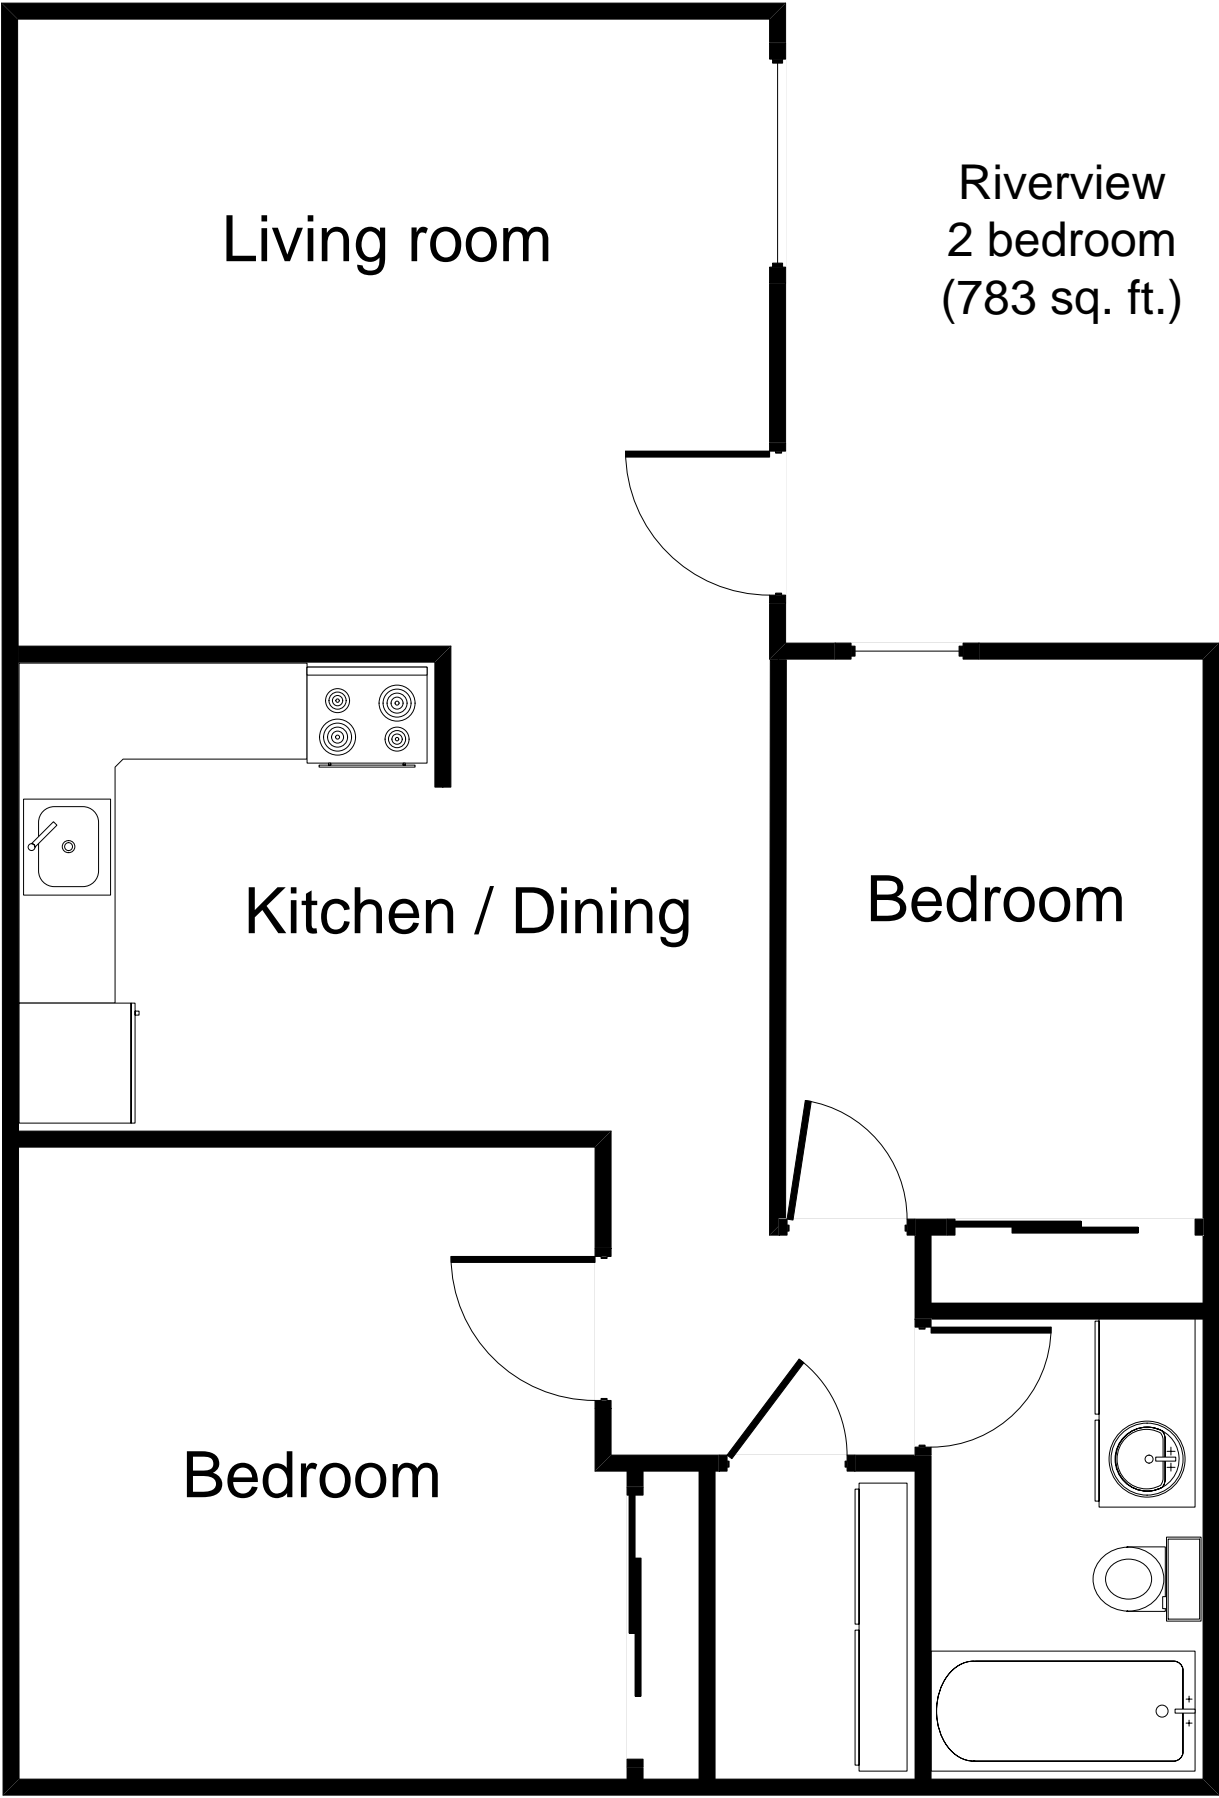

Bedroom

Riverview
1 Bedroom
(550 sq.ft.)

Living room

Riverview
2 bedroom
(783 sq. ft.)

Kitchen / Dining

Bedroom

Bedroom

Bedroom

Bedroom

Riverview
2 Bedroom
(864 sq. ft.)